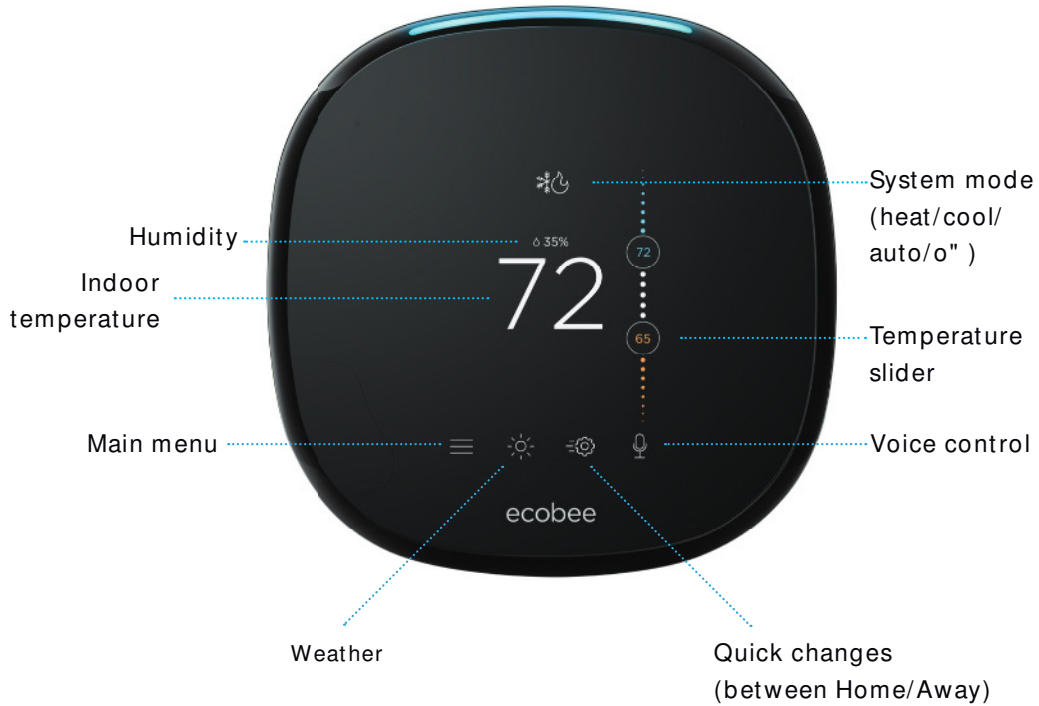

### WORKS WITH

With a room sensor and built-in Amazon Alexa Voice Service, ecobee4 is more than a smart thermostat.

**DO MORE WITH YOUR DAY**

With Amazon Alexa Voice Service built inside, you can ask ecobee4 to perform the many 'skills' that come with Alexa. Ask ecobee4 to adjust the temperature, read the news, order your groceries, and more. Far-field voice technology means it can listen to and respond to your commands even from across the room.